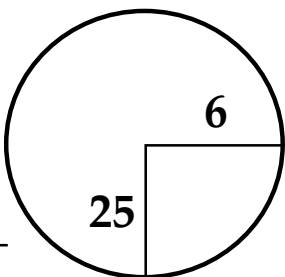

3

Sunday

August 20, 2023

ROUND

DAY

DATE

CHAMPIONS

TOURNAMENT

COURSE

Shaw Charity Classic
Presented by ROGERS

Canyon Meadows
Golf & CC

13

40

14

29

15

36

16

33

17

34

18

35

RED PLATE

7

31

8

33

9

39

10

32

11

37

RED PLATE

12

43

1

35

2

34

3

28

4

33

RED PLATE

5

31

6

35